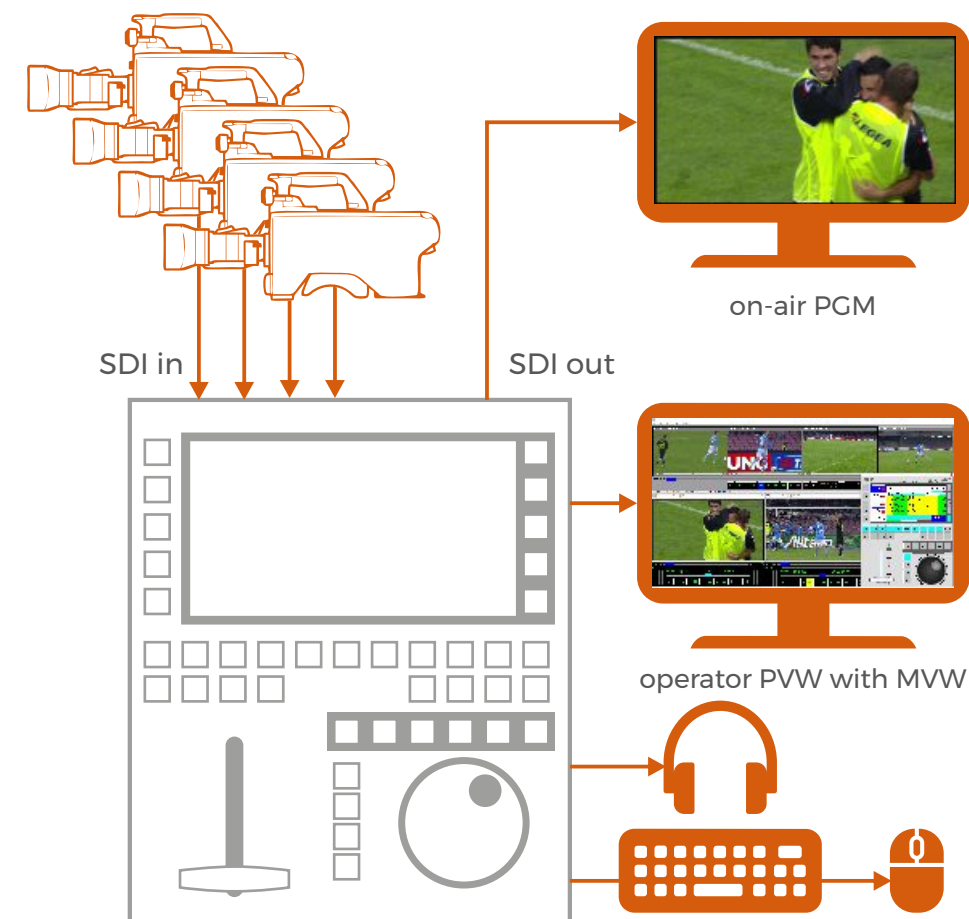

Features and technical specifications

- ✓ 4 SDI inputs, 2 SDI outputs with Gen.Lock
- ✓ SDI embedded Audio, up to 16 tracks per Video Channel
- ✓ Time Code reference user selectable as: LTC (XLR), SDI embedded or internal
- ✓ Internal solid state storage up to 24 hours total recording capacity with endless recording loop.
- ✓ Replay, slow motion, Playlists and High-Lights
- ✓ Playback while recording, recording loop
- ✓ Jog/Shuttle, "T-Bar", VTR look-and-feel control style
- ✓ Cue point, clip and sequence management, single channel or multicamera, system networking
- ✓ Up to 100 PlayList with 1000 Clip each
- ✓ Program/preview split operation mode
- ✓ 7 inches large color LCD display
- ✓ Audio Monitoring: level meters and speaker/headset output
- ✓ LAN network for material exchange over IP (Dual Gigabit)
- ✓ Improved speed of operation, fast access to content
- ✓ USB ports for Mouse/KBD and Removable Media/Storage for file exchange/ingest interoperability
- ✓ Stand alone operation or extended with Desktop Monitors for Multiviewer and visual Clip lists with thumbnails.

RUS-POP integrated production system

The RUS-POP is a complete all-in-one production System that offers operators a new, highly integrated production tool, aiming to increase productivity with cost-effectiveness, especially for operators on the move.

Beyond the traditional control panel operations, RUS-POP implements the unique feature on the market of integrating a 6 channels Video Server inside!

At same time, RUS-POP is a Video Server with look-and-feel slomo operators since long time are accustomed to, with no compromises!

RUS-POP is plug-and-play: it accepts SDI feeds for live recording and edit, and outputs two SDI channel for immediate replay, highlights, slow motion and contribution playout with file import/export interoperability.