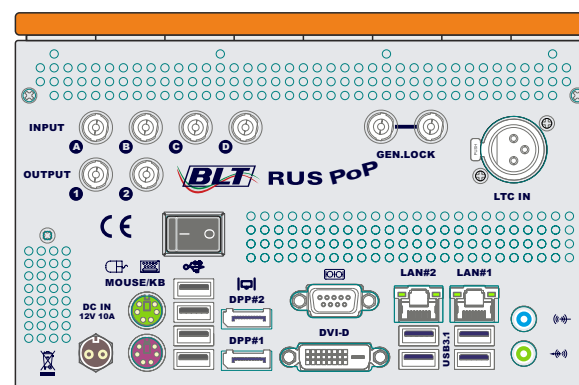

RUS-POP Video Server is able to capture up to **four** SDI sources and simultaneously to playout **two** channels to be used as Program/Preview or dual Program, featuring Playback while recording and loop-recording.

RUS-POP Control Panel provide clip mark and management, realtime overwrite protection of material within marked clip, sequences, playlists and highlights creation, ISO multicamera recording, clip material import/export as file sharing for the interoperability with most popular NLE with Edit-while-recording capability.

COMPACT

RUS-POP, thanks to its compact size and high integration, fits into limited space available in OB Van as well as in TV Studios.

Furthermore, for operators on the move, the system's high integration allows for easy transport as hand luggage.

Features and technical specifications

- ✓ 4 SDI inputs, 2 SDI outputs with Gen.Lock
- ✓ SDI embedded Audio, up to 16 tracks per Video Channel
- ✓ Time Code reference user selectable as: LTC (XLR), SDI embedded or internal
- ✓ Internal solid state storage up to 24 hours total recording capacity with endless recording loop.
- ✓ Replay, slow motion, Playlists and High-Lights
- ✓ Playback while recording, recording loop
- ✓ Jog/Shuttle, "T-Bar", VTR look-and-feel control style
- ✓ Cue point, clip and sequence management, single channel or multicamera, system networking
- ✓ Up to 100 PlayList with 1000 Clip each
- ✓ Program/preview split operation mode
- ✓ 7 inches large color LCD display
- ✓ Audio Monitoring: level meters and speaker/headset output
- ✓ LAN network for material exchange over IP (Dual Gigabit)
- ✓ Improved speed of operation, fast access to content
- ✓ USB ports for Mouse/KBD and Removable Media/Storage for file exchange/ingest interoperability
- ✓ Stand alone operation or extended with Desktop Monitors for Multiviewer and visual Clip lists with thumbnails.